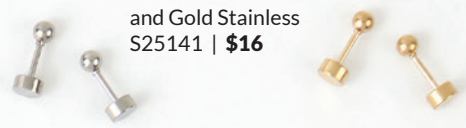

D Brynne Slider Bracelet
Available in Stainless and Gold Stainless
Custom Design; jBloom Custom Design; Greek, up to 3 spaces; Symbol; 1 large line, 10 spaces; Up to 2 lines, 15 spaces
Wrist sizes 6.5"-11.75"
S25344 | \$26

Kate Bracelet
Gold Stainless ♦
Wrist sizes 6.5"-12"
S25302 | \$28

Harper - Navy Earrings
Gold (NS)
S25131 | \$18

Paige Earrings
Gold Stainless
S25132 | \$32

Brooklyn Necklace
Available in Stainless
and Gold Stainless
17"-20"
S25502 | \$24

Jewel Charm
Available in Stainless
and Gold Stainless
Custom Design; jBloom Custom
Design; Monogram; Initial; Symbol;
Bottom edge, up to 15 spaces,
font as shown on website
S25600 | \$20

Felicity Earrings
Available in Silver
and Gold (NS)
S25145 | \$23

Elodie Earrings
Available in Stainless
and Gold Stainless
S25141 | \$16

**Faithful
Stretch Bracelet**
Available in Stainless
and Gold Stainless
Wrist sizes up to 8"
S25359 | \$25

Palmer Bracelet
Available in Stainless and Gold Stainless
Custom Design; jBloom Custom Design;
Symbol; Monogram; Greek, up to 3 spaces;
3 Lines, 15 spaces; 1 line, 8 spaces
Wrist sizes 5.75"-9.25"
S25356 | \$26