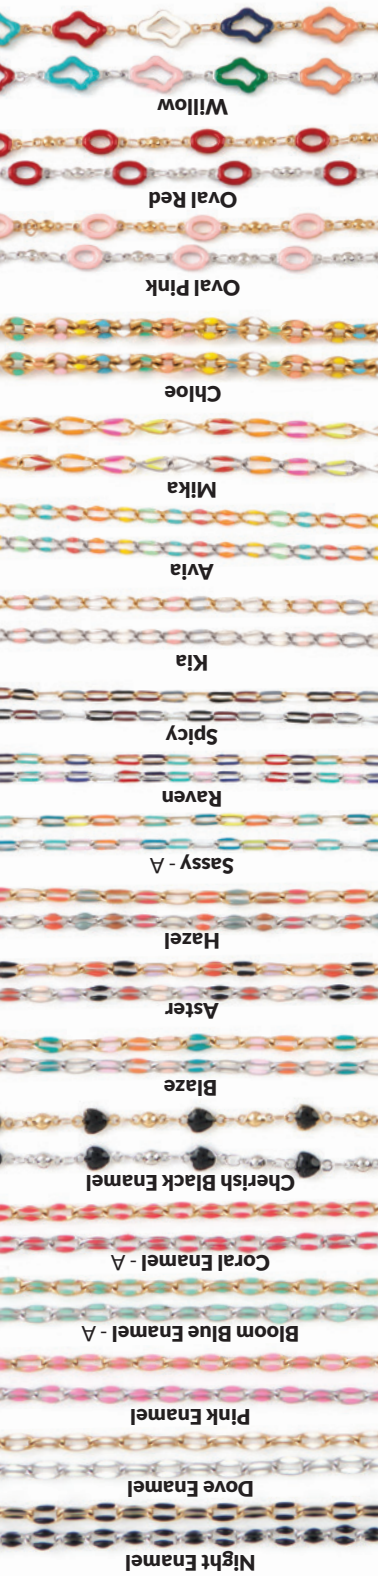

Retail Value | \$1071

Start with BOTH collections at a discount!

\$175

jBloom Collection

Retail Value | \$513

Scan for Collection details

f @ | 636.922.3853 | jbloomdesigns.com

Our permanent jewelry is a simple, secure and proven system that's designed to go wherever you do!

Permalinx Bracelets | \$45

Available in Stainless and Gold Stainless; Wrist sizes up to 9"

Night Enamel

Dove Enamel

Pink Enamel

Bloom Blue Enamel - A

Coral Enamel - A

Cherish Black Enamel