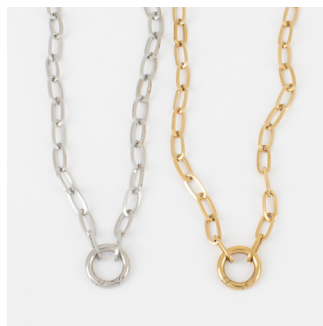

COLLECTION PERSONALIZATION

wear and share your story

Tansy Necklace

Available in Stainless and Gold Stainless; Custom Design; jBloom Custom Design; Monogram; Initial; Greek, up to 3 spaces; Symbol; 1 large line, 3 spaces
20"-23"

Jada Necklace

Available in Stainless and Gold Stainless; (2 Strands)
Initial only, font as shown - up to 1 space;
18"-21"

Uptowne Bangle

Available in Stainless, Gold Stainless, Rose Gold Stainless, and Black Stainless; 65 spaces, font as shown

Senna Necklace

Gold (NS);
1 lines, 6 spaces,
font as shown;
16"-19"

PICK YOUR METAL COLOR

Isla Earrings

Rhea Bracelet

Lora Necklace

Puff Letter Charm

Choose your Letter as well