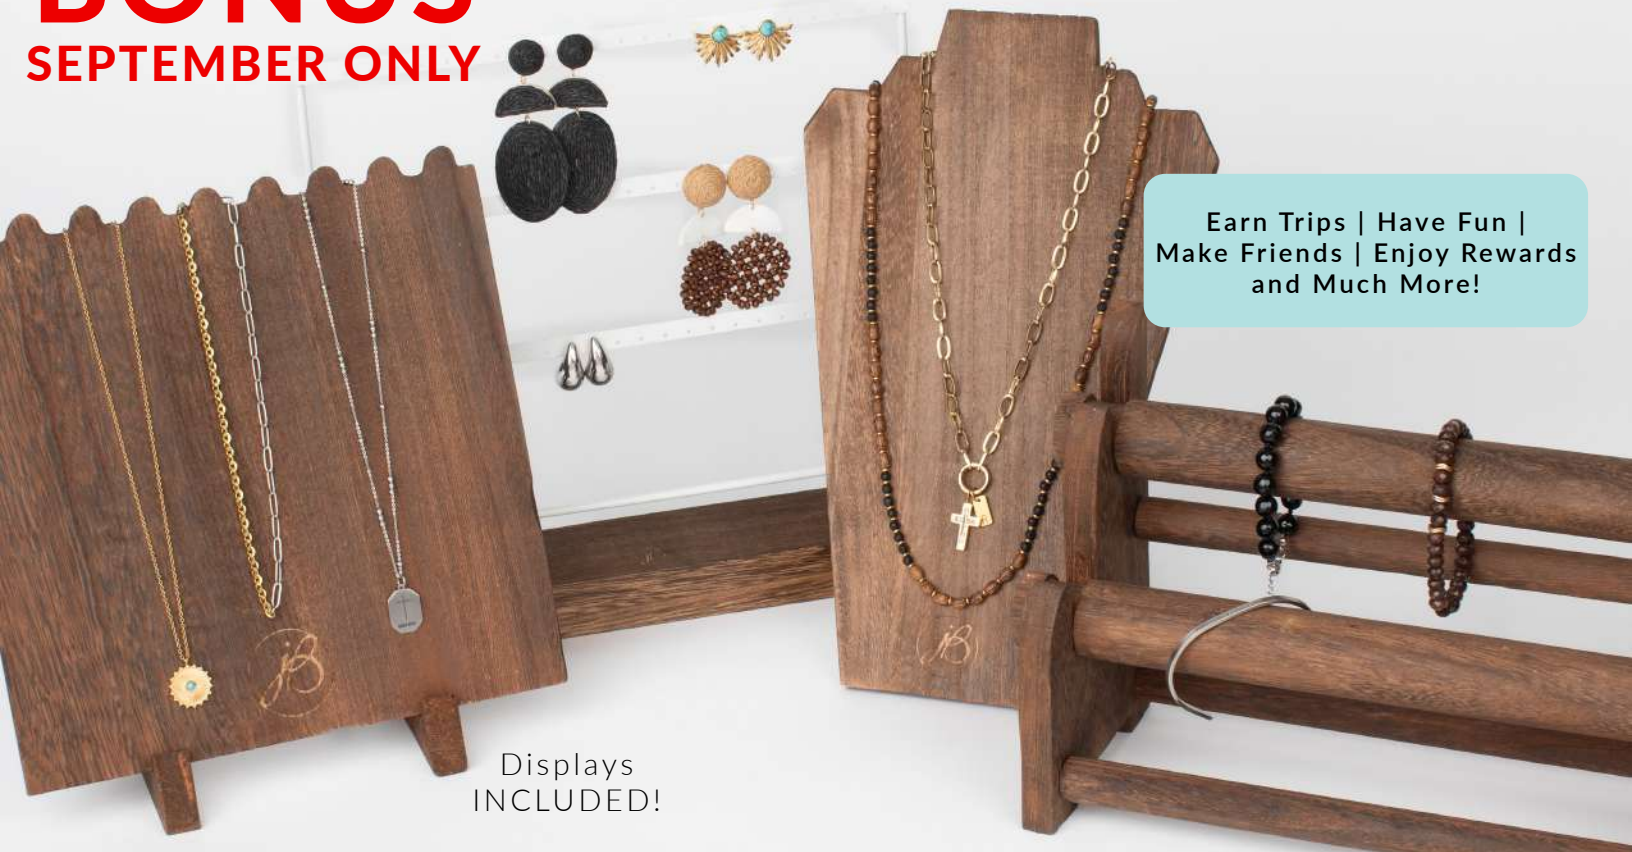

START YOUR OWN BUSINESS...

Discover all the opportunities you will have as a jBloom Designer.

BONUS
SEPTEMBER ONLY

Earn Trips | Have Fun |
Make Friends | Enjoy Rewards
and Much More!

Displays
INCLUDED!

You can build a successful business from home through in-person, online and pop-up boutiques. jBloom will show you how! **JOIN TODAY!**

3 WAYS TO GROW AND BLOOM WITH US!

BONUS

\$175

PermaLinX Collection
Retail Value | \$548

6 PermaLinX Charms
Side Bow - Stainless and Gold Stainless
Side Cross - Stainless and Gold Stainless
Side Open Heart - Stainless and Gold Stainless
Retail Value | \$60