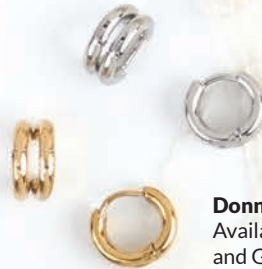

Chloe Bracelet
Available in Stainless
and Gold Stainless
Wrist sizes 6.5"-8.5"
13F | $18