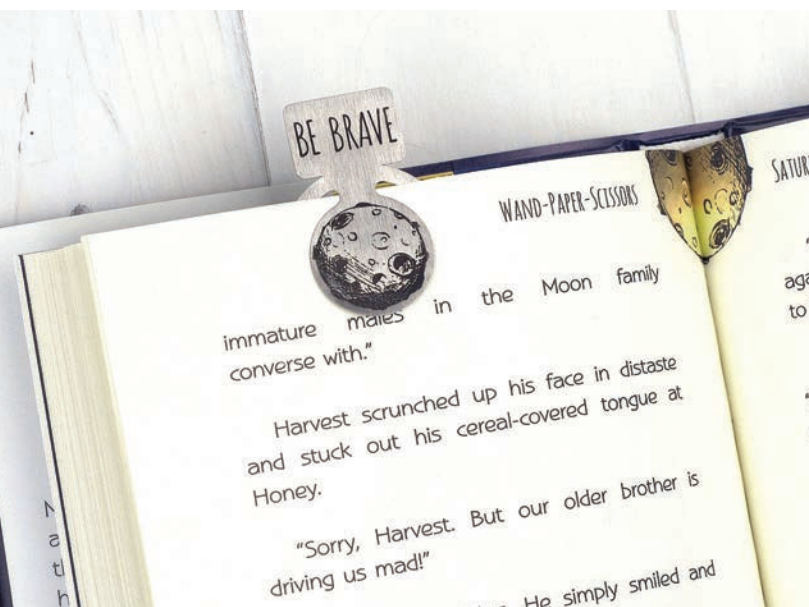

J17A

1. J17A. Harry Moon Bookmark.....$16
   Available in Stainless and Rose Gold Stainless.
   Available w/ up to 2 lines (8 spaces each), and symbol in circle.
2. J17B. Midtowne Do No Evil or Good Mischief.....$28
3. J17C. Leather Do No Evil or Good Mischief.....$28