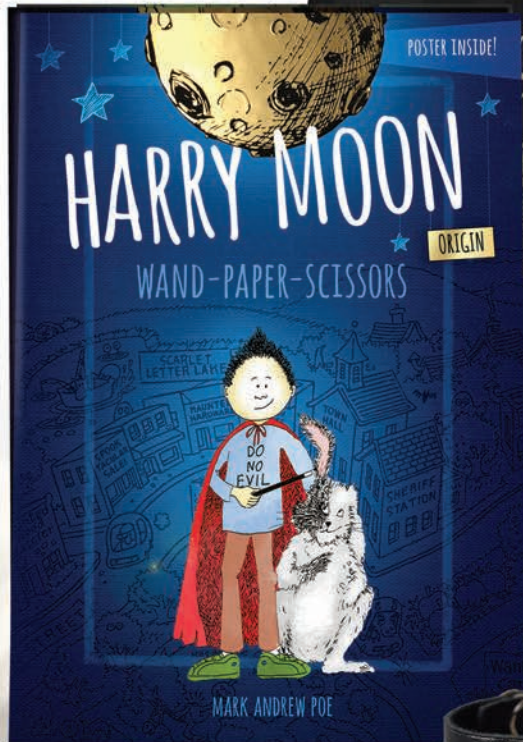

*-David Kirkpatrick, Former Production Chief, The WALT DISNEY Studios*

\$40 VALUED AT \$55.98